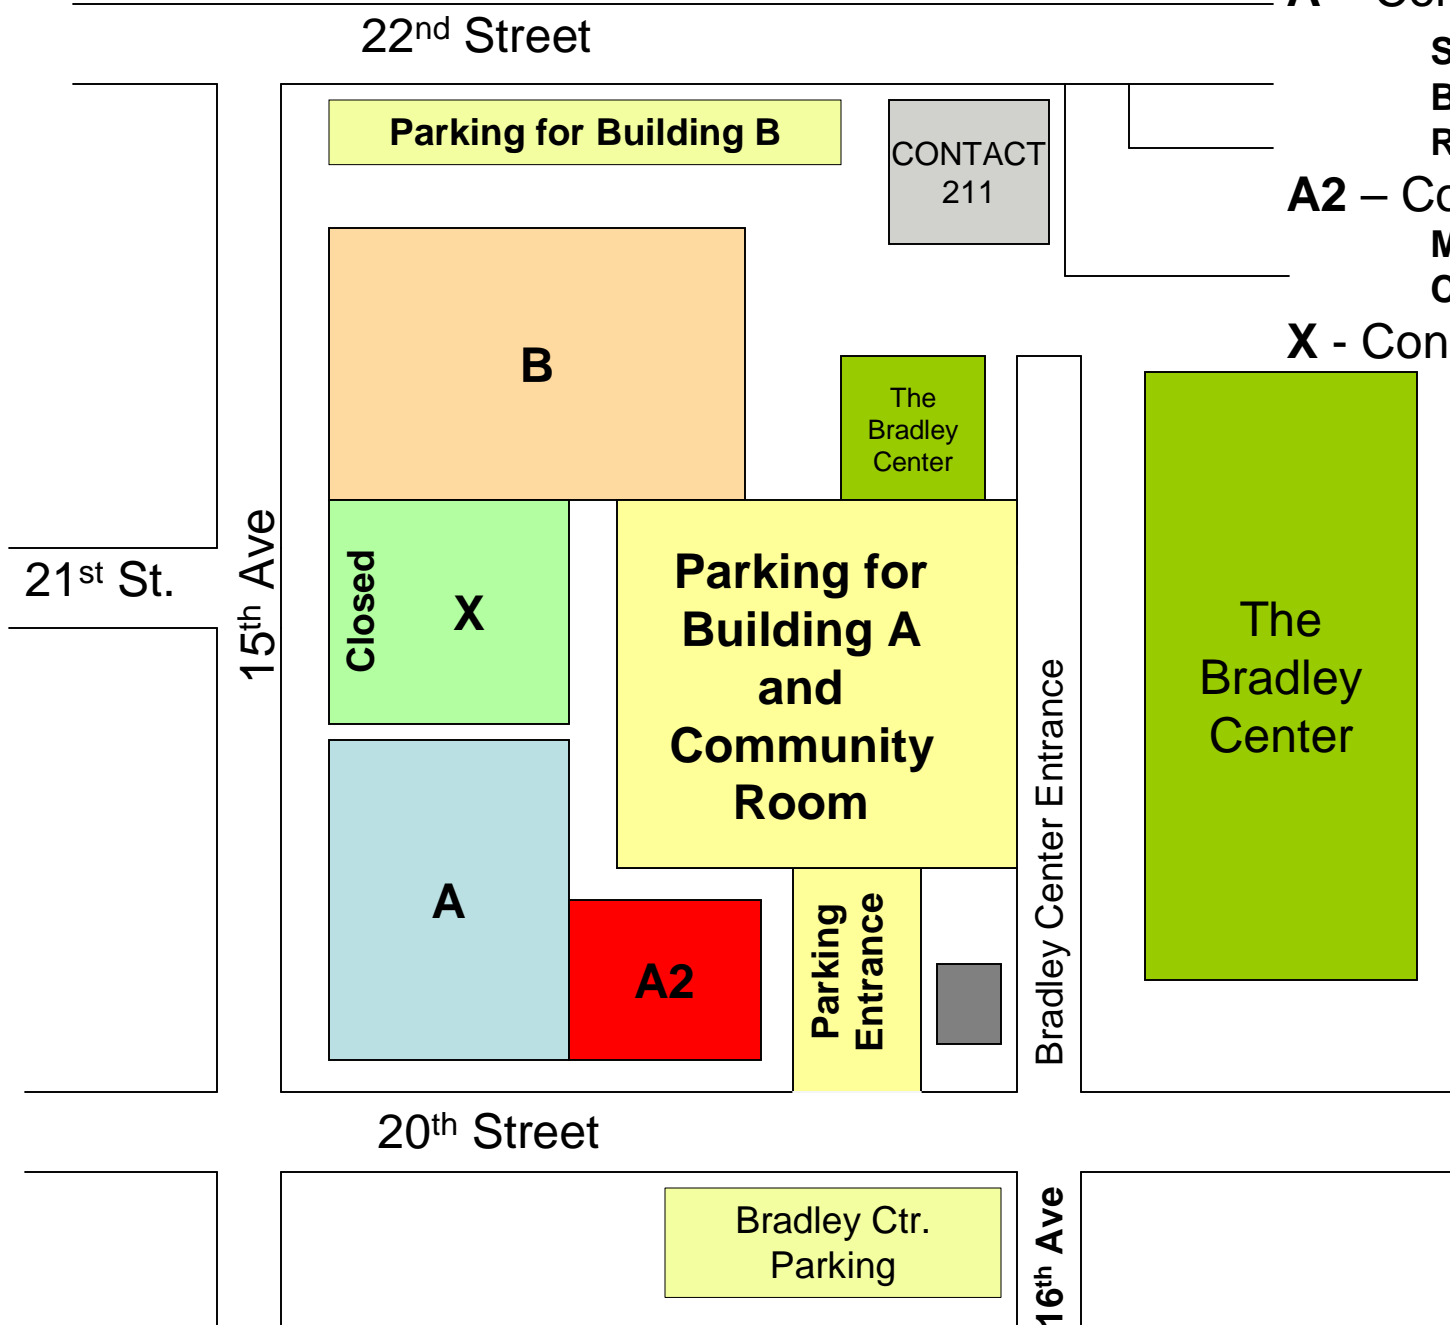

For further directions go to www.pilink.org

B – Counseling Center
A – Community Services

Servant Leadership

BRC

Right from the Start

A2 – Community Room

Ministry Resource

Center

X - Construction

- From I-185 take **Exit 6**
- Turn **West** on Macon Rd (McDonalds will be on your right)
- Go past CVS and turn **right** on Dell Dr.
- At 1st stop sign, turn **left** onto 17th St.
- Go through **4** traffic lights and turn **right** on 15th Ave.
- Turn right onto 20th St. then **right** into 16th Ave. to access the parking lot.